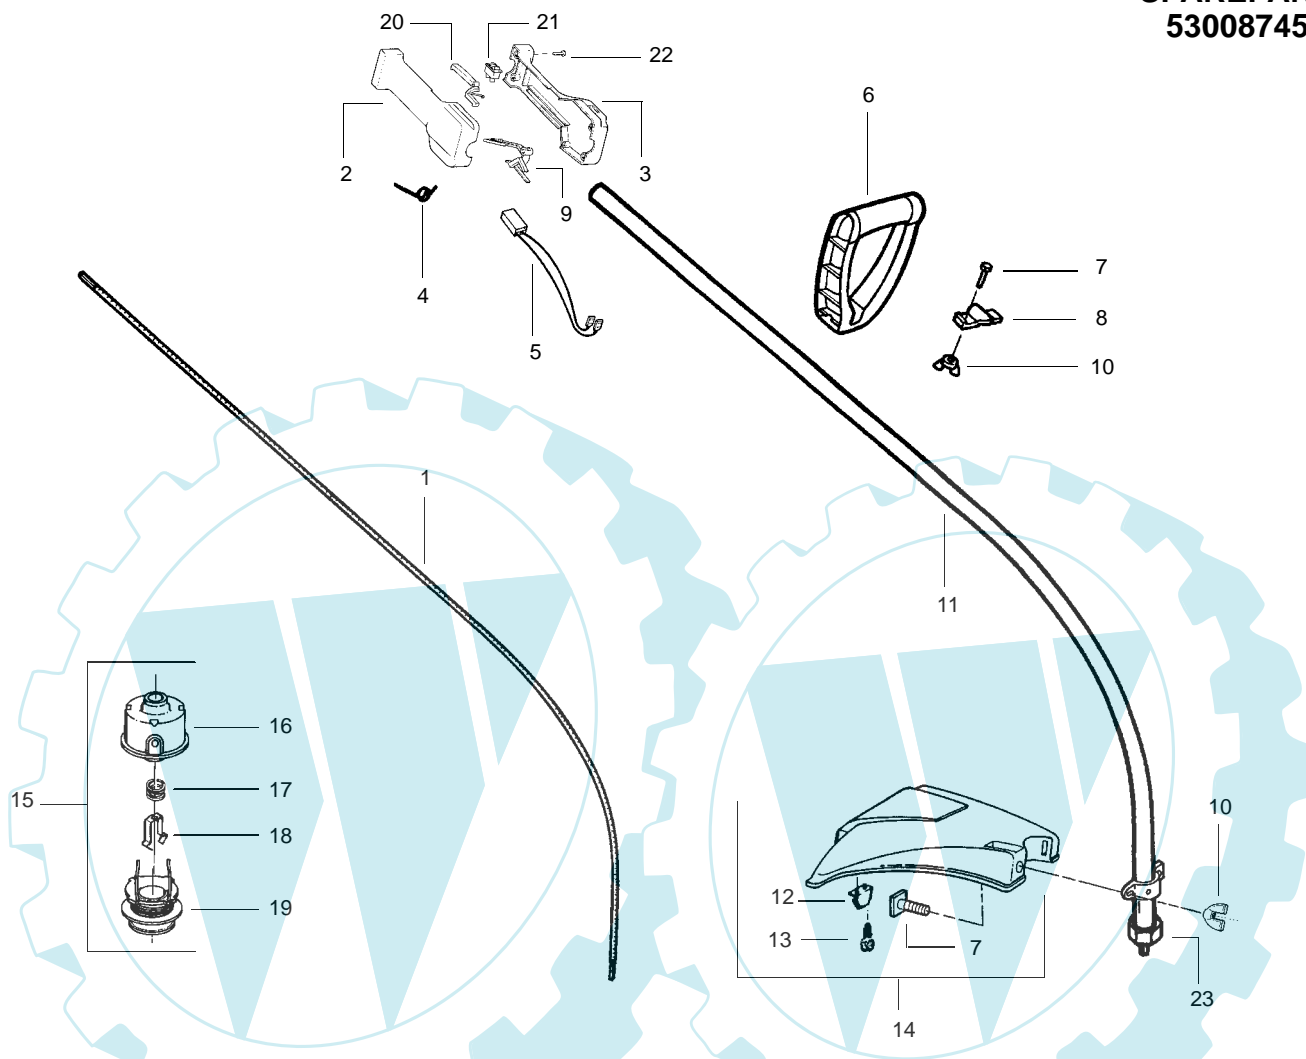

SPAREPARTS 530087457

Ref.	Part No.	Description	Ref.	Part No.	Description
1.	530053428	Drive Shaft	15.	952715588	Cutting Head Ass'y. (Incl. 16-19)
2.	530402025	Throttle Hsg. (Right)	16.	530053246	Hub Ass'y
3.	530402026	Throttle Hsg. (Left)	17.	530053241	Spring-Return
4.	530042093	Spring Lever Return	18.	530401957	Retainer-Spool
5.	530047221	Throttle Leadwire Ass'y.	19.	952715587	Spool w/Line
6.	530094673	Handle	20.	530402028	Throttle Lock
7.	530015820	Bolt-Handle/Shield	21.	530069572	Switch Kit
8.	530094847	Clamp-Handle	22.	530015886	Screw
9.	530402027	Throttle Lever	23.	530094543	Dust Cup
10.	530016118	Wingnut			
11.	530071421	Drive Shaft Hsg. Ass'y			
12.	530052286	Line Limiter			
13.	530015814	Screw			
14.	530069666	Shield Kit (Incl. 12 & 13)			
				Not Shown	
				-	Operator Manual
				530088707	GB,F,D,ESPI,NL
				530088708	S,N,FIN,DK,PT,GRE

✓ = NEW PART NUMBER FOR THIS IPL

* = REFER TO THE SERVICE REFERENCE INDICATED FOR MORE INFORMATION. (LOCATED AT END OF IPL)

Carburetor Assembly #530069754-WA226

Ref.	Part No.	Description
1.	530038404	Limiter Cap
2.	530069842	Carburetor Repair Kit (● Indicates Contents)
3.	530069844	Gasket/Diaphragm Kit (KIT= Indicates Contents)
4.	530035296	Idle Screw & Spring Kit
5.	530035342	Low Speed Spring
6.	530035341	Low Speed Needle