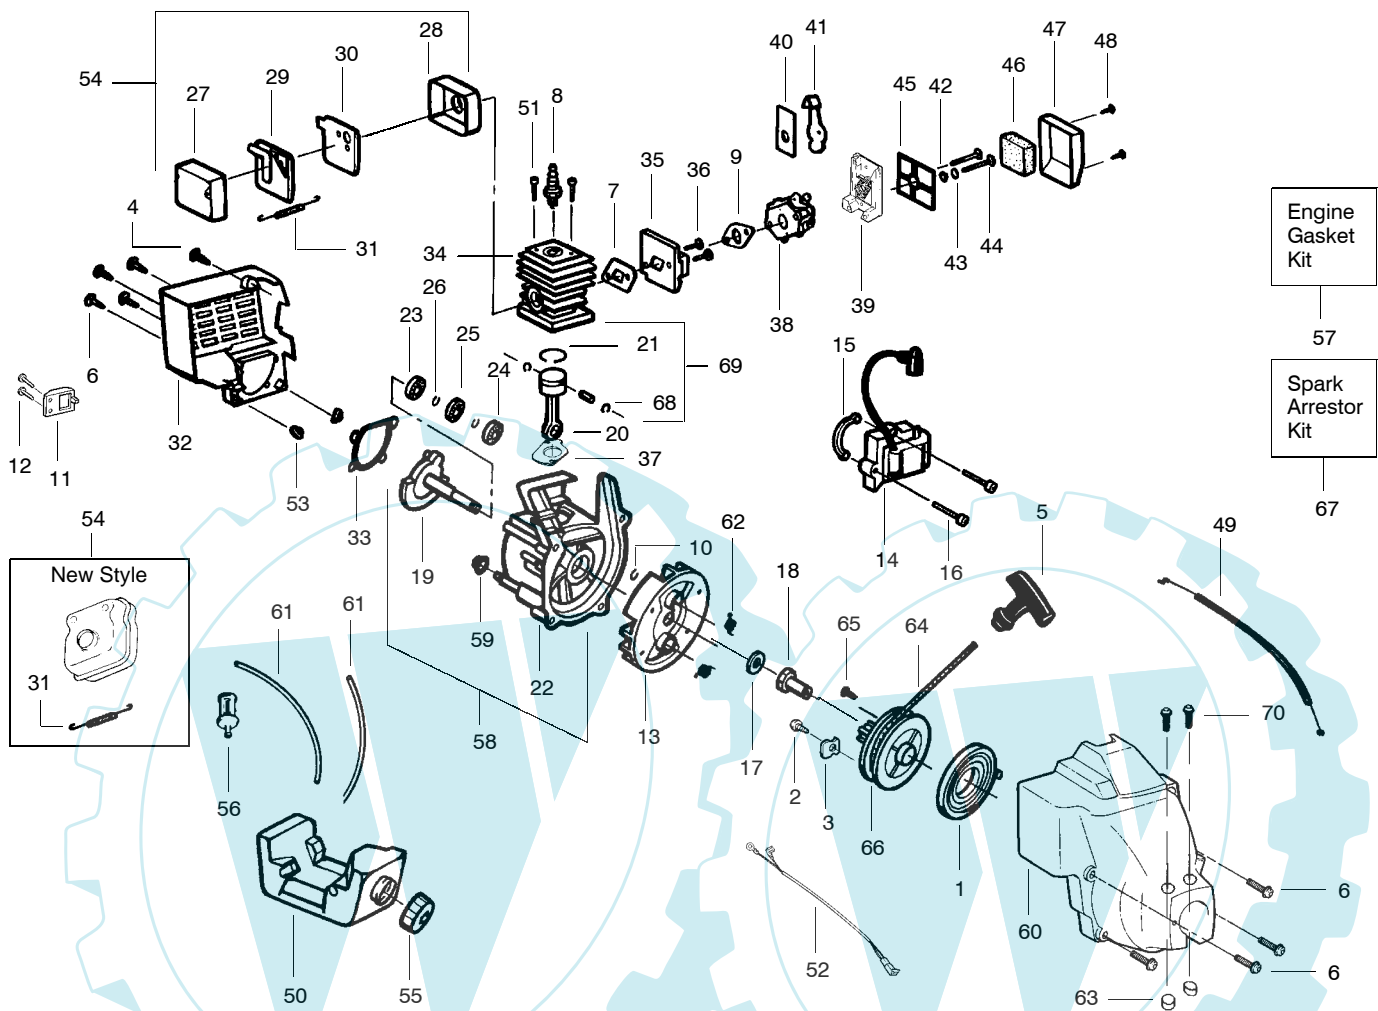

Ref.	Part No.	Description	Ref.	Part No.	Description	Ref.	Part No.	Description
1.	530042085	Starter Spring	28.	530036577	Muffler Cover	53.	530036793	Isolator—Shroud
2.	530016224	Screw	29.	530053500	Muffler Baffle—Exit	54.	—	Muffler Kit
3.	530053985	Retainer—Pulley	30.	530053499	Muffler Baffle—First			(Incls. 27—31)
4.	530015934	Screw	31.	—	Muffler Spring		530069989	Old Style
5.	530027569	Starter Handle		530016197	Old Style		530071309	New Style
6.	530015810	Screw		530042088	New Style	55.	530014347	Fuel Cap Ass'y.
7.	530019243	Gasket—Cyl/Carb Adpt	32.	530049707	Rear Shroud	56.	530095646	Fuel Pickup Ass'y.
8.	952030201	Spark Plug (RCJ 8Y)	33.	530019181	Gasket—C'case/Shroud	57.	530069913	Engine Gasket Kit
9.	530019194	Gasket—Carb.	34.	530069757	Cylinder Kit			(Incl. 7,9,33,37)
10.	530015945	RetainerRing—C'case	35.	530049301	Carb. Adaptor	58.	530014729	C'case & C'shaft Assy.
11.	530037045	Muffler Guard	36.	530016014	Screw			(Incl.10,19,22—26)
12.	530015675	Screw	37.	530019223	Gasket—Cylinder	59.	530053725	Isolator—Crankcase
13.	530069886	Flywheel Ass'y.	38.	530069754	Carburetor Ass'y. Kit	60.	530053697	Fan Housing Ass'y.
14.	530052266	Ignition Module			(Includes Limiter Cap)	61.	530069599	Fuel Line Kit
15.	530036145	Spacer— Ignit. Module	39.	530052431	Air Box			(Incls. Vent Line)
16.	530015954	Screw	40.	530038747	Choke Plate	62.	530023817	Starter Dog Spring
17.	530015828	Washer—Flat	41.	530038686	Choke Shutter	63.	530015768	Locknut
18.	530027953	Drive Coupling	42.	530015254	Washer	64.	530069232	Rope Kit
19.	530014532	Crankshaft Ass'y.	43.	530015852	Choke Spacer	65.	530016080	Screw
20.	530069615	Connecting Rod Ass'y.	44.	530015887	Screw	66.	530069400	Starter Pulley Kit
21.	530049903	Piston Ring	45.	530036569	Filter Plate			(Incl. 65)
22.	530014861	Crankcase Ass'y.	46.	530036575	Air Filter Foam	67.	—	Spark Arrestor Kit
		(Incl 23—26)	47.	530036568	Air Filter Cover		530069380	Old Style
23.	530032125	Inner Bearing	48.	530015880	Screw		530071290	New Style
24.	530032124	Outer Bearing	49.	530036744	Throttle Cable Ass'y.	68.	530015162	Piston Pin Retainer
25.	530019179	C'case Seal	50.	530049299	Fuel Tank Ass'y	69.	530069987	Piston Kit
26.	530015941	Retain. Ring—C'shaft	51.	530015953	Screw			(Incl. 21, 68 & Pin)
27.	530036578	Muffler Body	52.	530047278	Switch Wire Ass'y.	70.	530016072	Screw

✓ = NEW PART NUMBER FOR THIS IPL

* = REFER TO THE SERVICE REFERENCE INDICATED FOR MORE INFORMATION. (LOCATED AT END OF IPL)