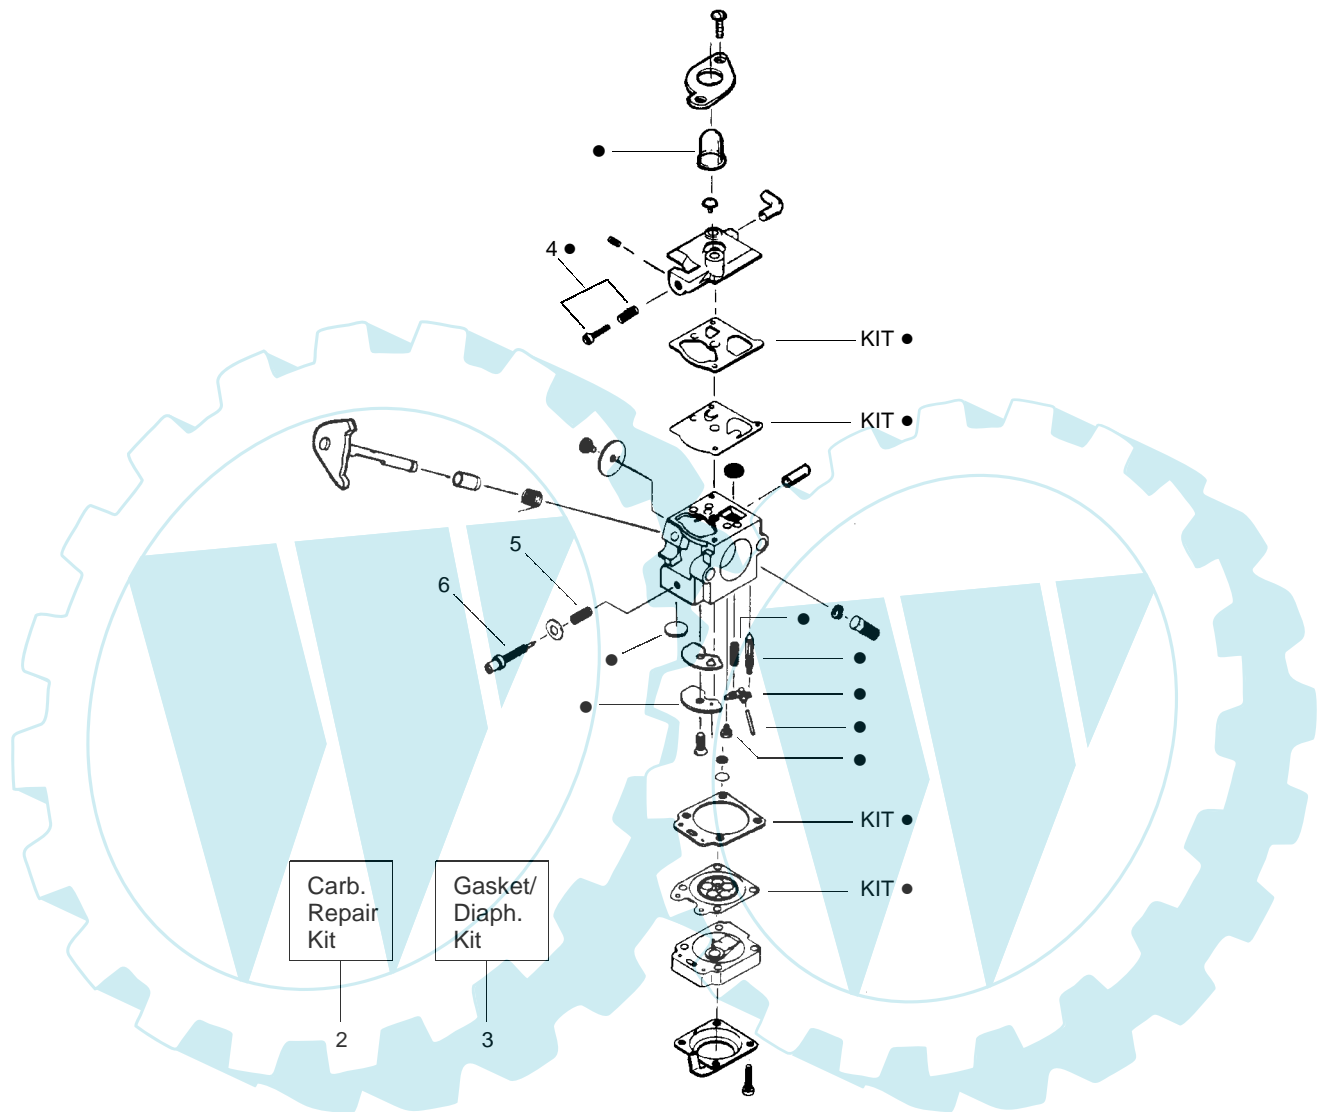

SPAREPARTS 530087457

Ref.	Part No.	Description	Ref.	Part No.	Description
1.	530053428	Drive Shaft	15.	952715588	Cutting Head Ass'y. (Incl. 16-19)
2.	530402025	Throttle Hsg. (Right)	16.	530053246	Hub Ass'y
3.	530402026	Throttle Hsg. (Left)	17.	530053241	Spring-Return
4.	530042093	Spring Lever Return	18.	530401957	Retainer-Spool
5.	530047221	Throttle Leadwire Ass'y.	19.	952715587	Spool w/Line
6.	530094673	Handle	20.	530402028	Throttle Lock
7.	530015820	Bolt-Handle/Shield	21.	530069572	Switch Kit
8.	530094847	Clamp-Handle	22.	530015886	Screw
9.	530402027	Throttle Lever	23.	530094543	Dust Cup
10.	530016118	Wingnut			
11.	530071421	Drive Shaft Hsg. Ass'y			
12.	530052286	Line Limiter			
13.	530015814	Screw			
14.	530069666	Shield Kit (Incl. 12 & 13)			
				Not Shown	
				-	Operator Manual
				530088707	GB,F,D,ESPI,NL
				530088708	S,N,FIN,DK,PT,GRE

✓ = NEW PART NUMBER FOR THIS IPL

* = REFER TO THE SERVICE REFERENCE INDICATED FOR MORE INFORMATION. (LOCATED AT END OF IPL)

Carburetor Assembly #530069754-WA226

Ref.	Part No.	Description
1.	530038404	Limiter Cap
2.	530069842	Carburetor Repair Kit (● Indicates Contents)
3.	530069844	Gasket/Diaphragm Kit (KIT= Indicates Contents)
4.	530035296	Idle Screw & Spring Kit
5.	530035342	Low Speed Spring
6.	530035341	Low Speed Needle